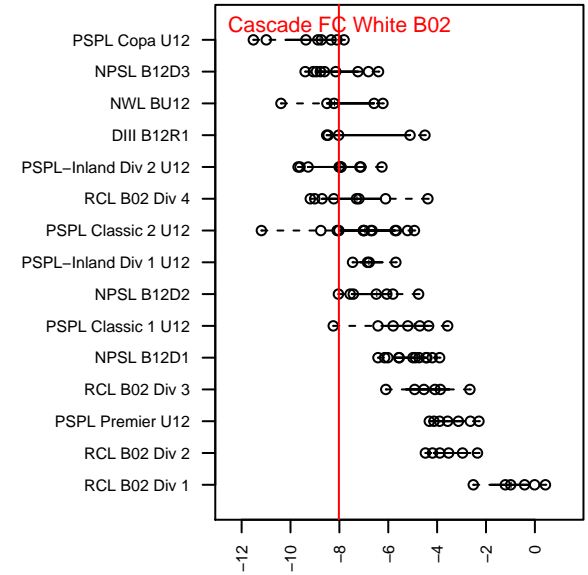

Cascade FC White B02

Cascade FC
 North Bend, WA
 B02 total strength=338
 attack=0.24 defense=0.17
 fall league = PSPL Classic 2 U12
 spr league = Spr PSPL Classic 2 U12

alt names used:
 Cascade FC B02 White
 CASCADE FC WHITE (WA)
 Cascade FC B02 White
 Cascade FC B02 White
 Cascade FC B02 White
 CASCADE FC B02 WHITE (WA)

**attack and defense variance (black dot)
relative to other teams
and top 10 in region**

**attack and defense rating
relative to others at age
and all opponents in last 13 months**

Performance relative to 13 month average