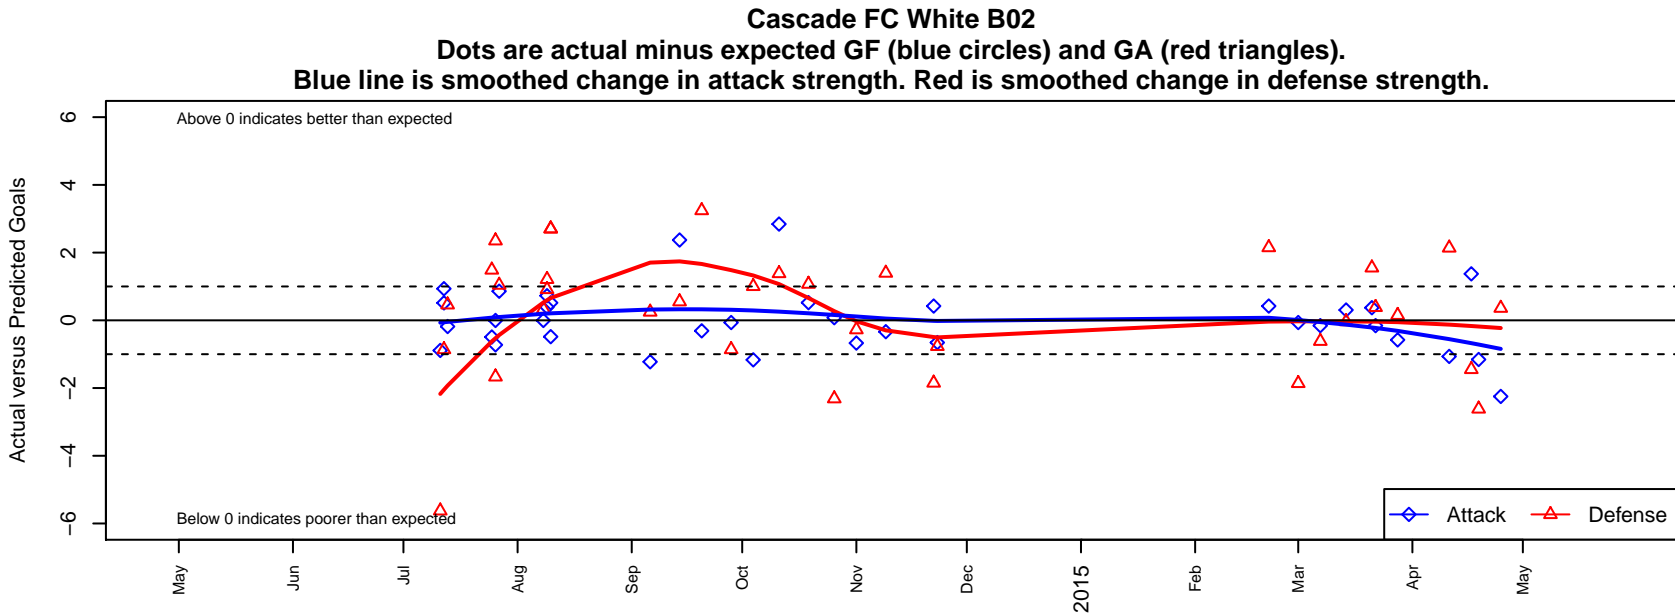

Cascade FC White B02

Cascade FC
 North Bend, WA
 B02 total strength=338
 attack=0.24 defense=0.17
 fall league = PSPL Classic 2 U12
 spr league = Spr PSPL Classic 2 U12

alt names used:
 Cascade FC B02 White
 CASCADE FC WHITE (WA)
 Cascade FC B02 White
 Cascade FC B02 White
 Cascade FC B02 White
 CASCADE FC B02 WHITE (WA)

**attack and defense variance (black dot)
relative to other teams
and top 10 in region**

**attack and defense rating
relative to others at age
and all opponents in last 13 months**

Performance relative to 13 month average